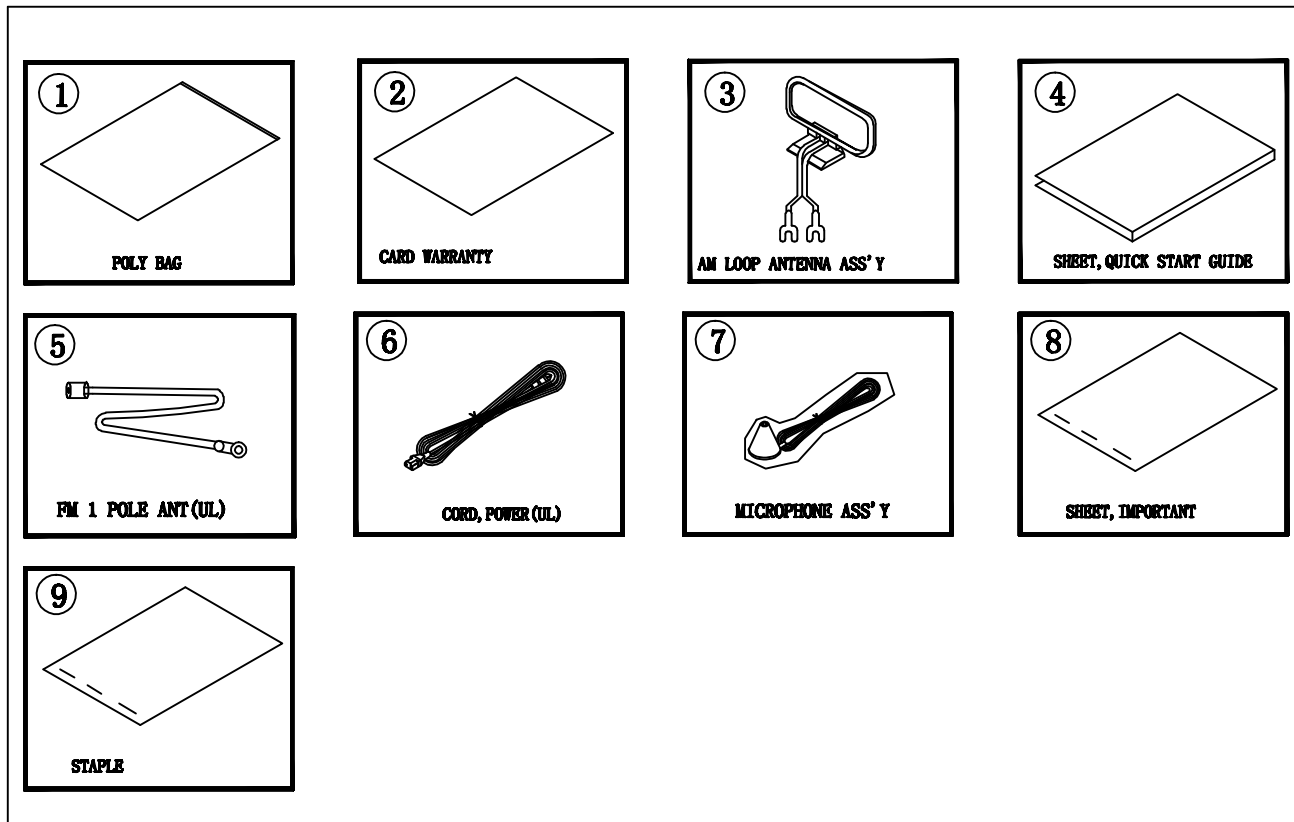

1. Instruction manual ass'y - Accessories

NO	DESCRIPTION	PARTS NO.	Q, ty
1	POLY BAG		1
2	CARD WARRANTY	CQE1A172X	1
3	ANT, AM LOOP	CSA1A032Z	1
4	SHEET, QUICK START GUIDE		1
5	FM 1 POL ANT (UL)	CSA1A019Z	1
6	CORD, POWER (UL)	CJA2A070Z	1
7	MICROPHONE ASS'Y	CJXAVR366MICRO	1
8	SHEET, IMPORTANT		1
9	STAPLE		3

A	REMOCON ASS'Y	CARTAVR2650-HK	1
---	---------------	----------------	---

2. Package Drawing

NO	DESCRIPTION	PART NO.	Qty
1	MANUAL ASS'Y		1
2	REMOCON ASS'Y	CARTAVR2650-HK	1
3	FOAM PAD (L)	CPS5A564Z	1
4	FOAM PAD (R)	CPS5A565Z	1
5	AVR 2650		1
6	OUTER CARTON	CPG1A937W	1