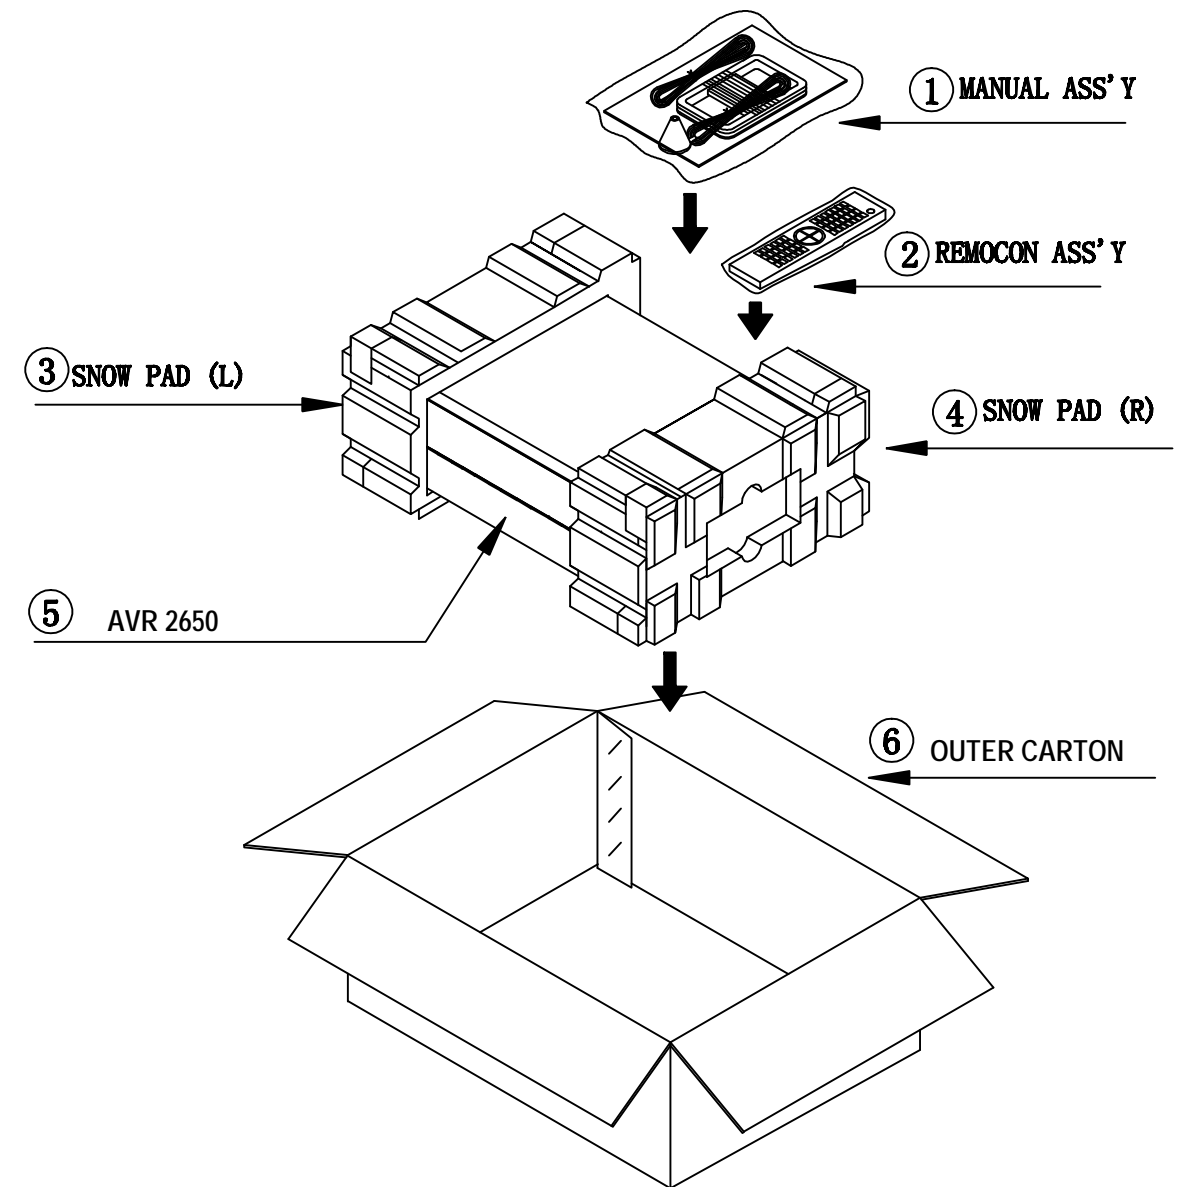

1. Instruction manual ass'y - Accessories

NO	DESCRIPTION	PARTS NO.	Q, ty
1	POLY BAG		1
2	CARD WARRANTY	CQE1A172X	1
3	ANT, AM LOOP	CSA1A032Z	1
4	SHEET, QUICK START GUIDE		1
5	FM 1 POL ANT (UL)	CSA1A019Z	1
6	CORD, POWER (UL)	CJA2A070Z	1
7	MICROPHONE ASS'Y	CJXAVR366MICRO	1
8	SHEET, IMPORTANT		1
9	STAPLE		3

A	REMOCON ASS'Y	CARTAVR2650-HK	1
---	---------------	----------------	---

2. Package Drawing

NO	DESCRIPTION	PART NO.	Qty
1	MANUAL ASS'Y		1
2	REMOCON ASS'Y	CARTAVR2650-HK	1
3	FOAM PAD (L)	CPS5A564Z	1
4	FOAM PAD (R)	CPS5A565Z	1
5	AVR 2650		1
6	OUTER CARTON	CPG1A937W	1